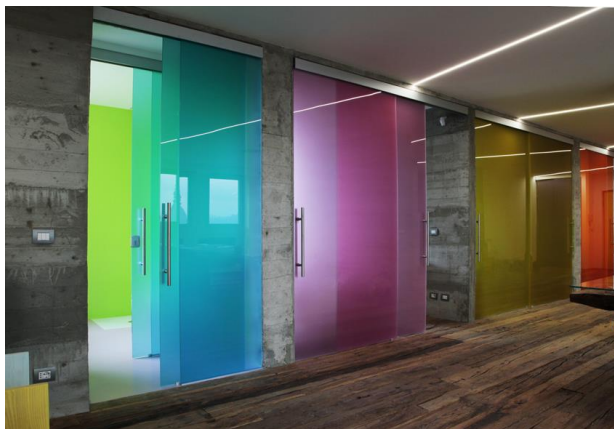

Doors can make Interior Design a Unique Experience for the Senses

Technological research and taste for aesthetics and style can make domestic life a unique experience, based on new combinations of colours, shapes and materials.

With MR Art Design doors become the expression of a new concept where home is a synonym of experimentation, beauty and functionality.

Glass and Crystal combine with different materials like Aluminum and Wood in order to mix transparencies, reflections and colours with strength and reliability. All this makes contemporary living a continuous experience based on architecture and design, without forgetting the comfortable feeling of “being at home”.