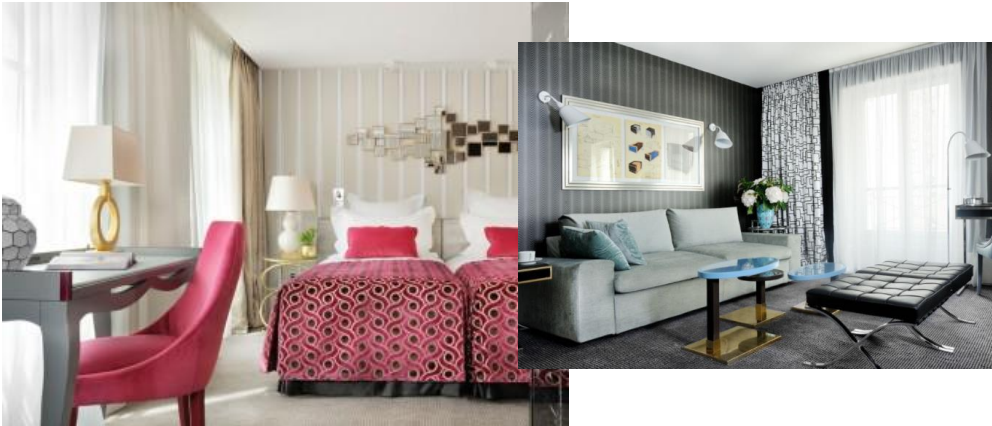

Luxury bespoke furniture for hotels, restaurants & bars, shops, cruise ships and private yachts

Since over forty years, the company Tino Sana is a reality of wood and design "masters", engaged to work for the best hospitality, retail structures and pleasure craft, where perfection is required in every detail.