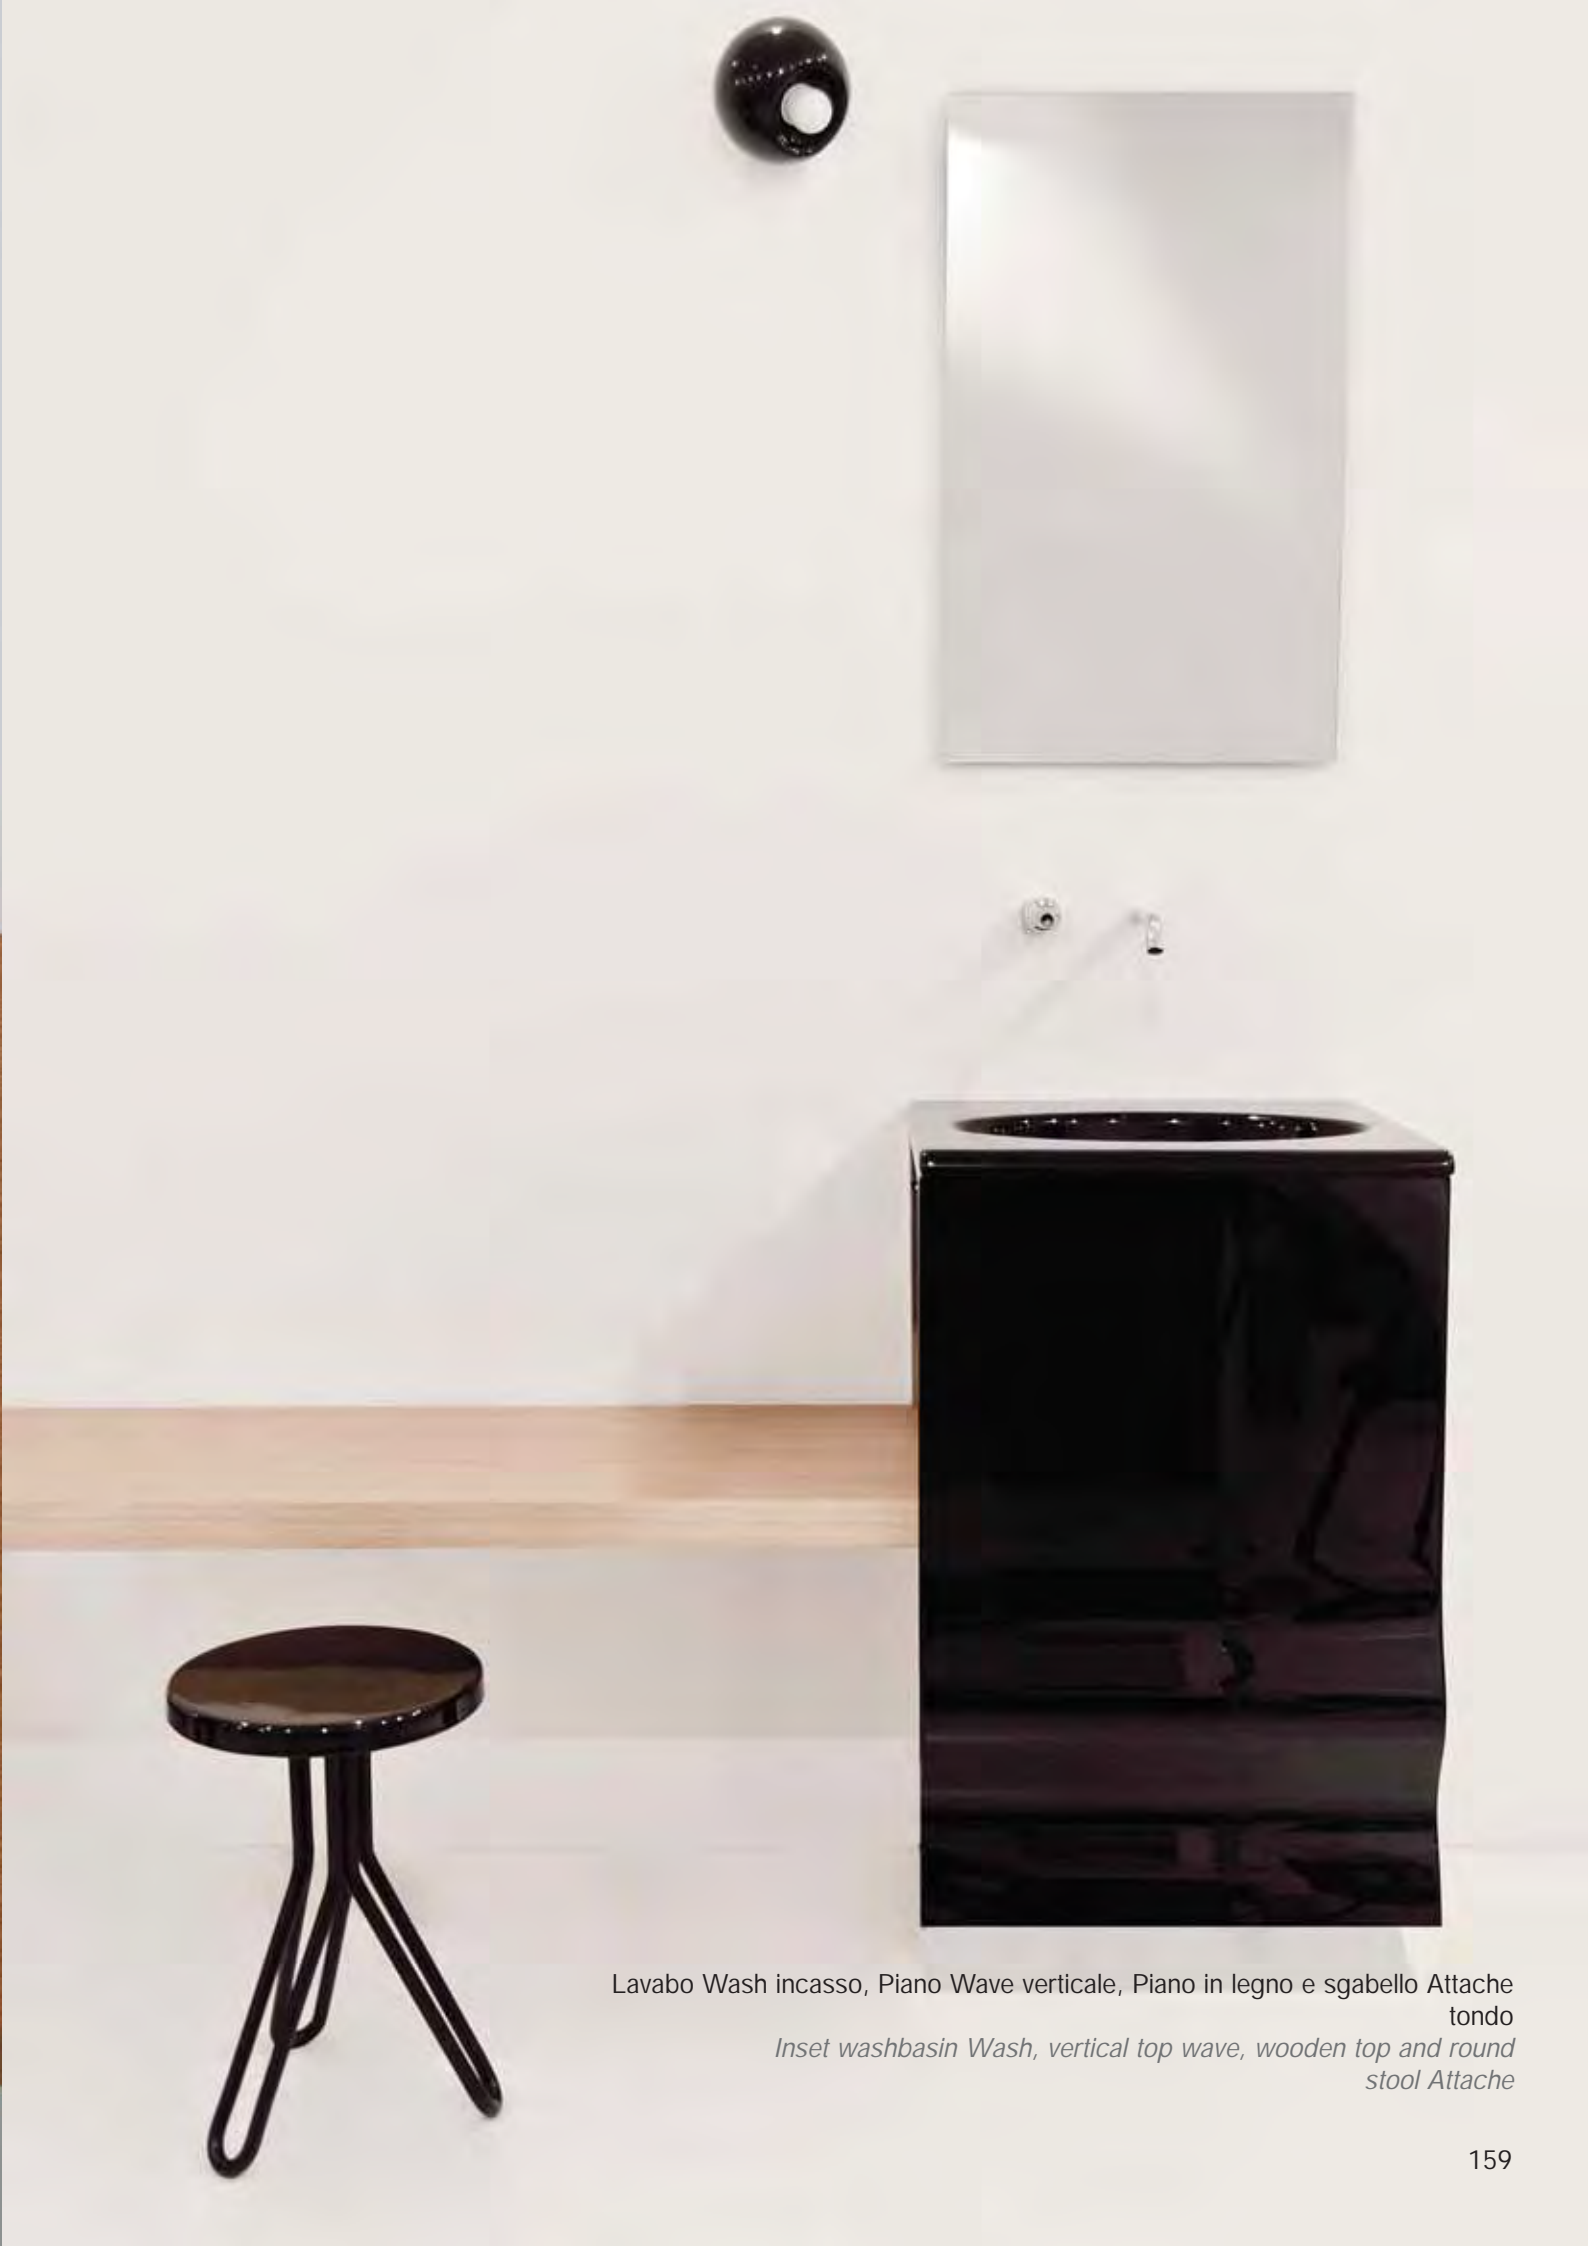

box

box

Lavabo Box 31.5 in crystal-tech appoggio, mobile sospeso 60 decoro Black Land, pensile con anta decoro Black Land 40, specchio
Countertop washbasin Box 31.5 in crystal-tech, suspended cabinet 60 with decoration Black Land, cabinet 40 with decoration Black Land, mirror

Lampada a muro Bool in ceramica
Ceramic Bool wall lamp

washwave

Lavabo Wash sospeso con Piano Wave orizzontale integrato, Piano orizzontale Wave e Piano Wave con specchio
Wall hung washbasin Wash and matched horizontal top Wave, horizontal top Wave and top Wave with mirror

washwave

Lavabo Wash incasso
Inset washbasin Wash

Lavabo Wash incasso, Piano Wave verticale, Piano in legno e sgabello Attache
tondo
*Inset washbasin Wash, vertical top wave, wooden top and round
stool Attache*

washwave

Mensole in ceramica Wave cm 18,7 e cm 37,5
Ceramic shelves Wave cm 18,7 and cm 37,5

Lavabo Wash incasso su mobile in legno
e orologio in ceramica
*Inset washbasin Wash on wooden furniture
and ceramic watch*