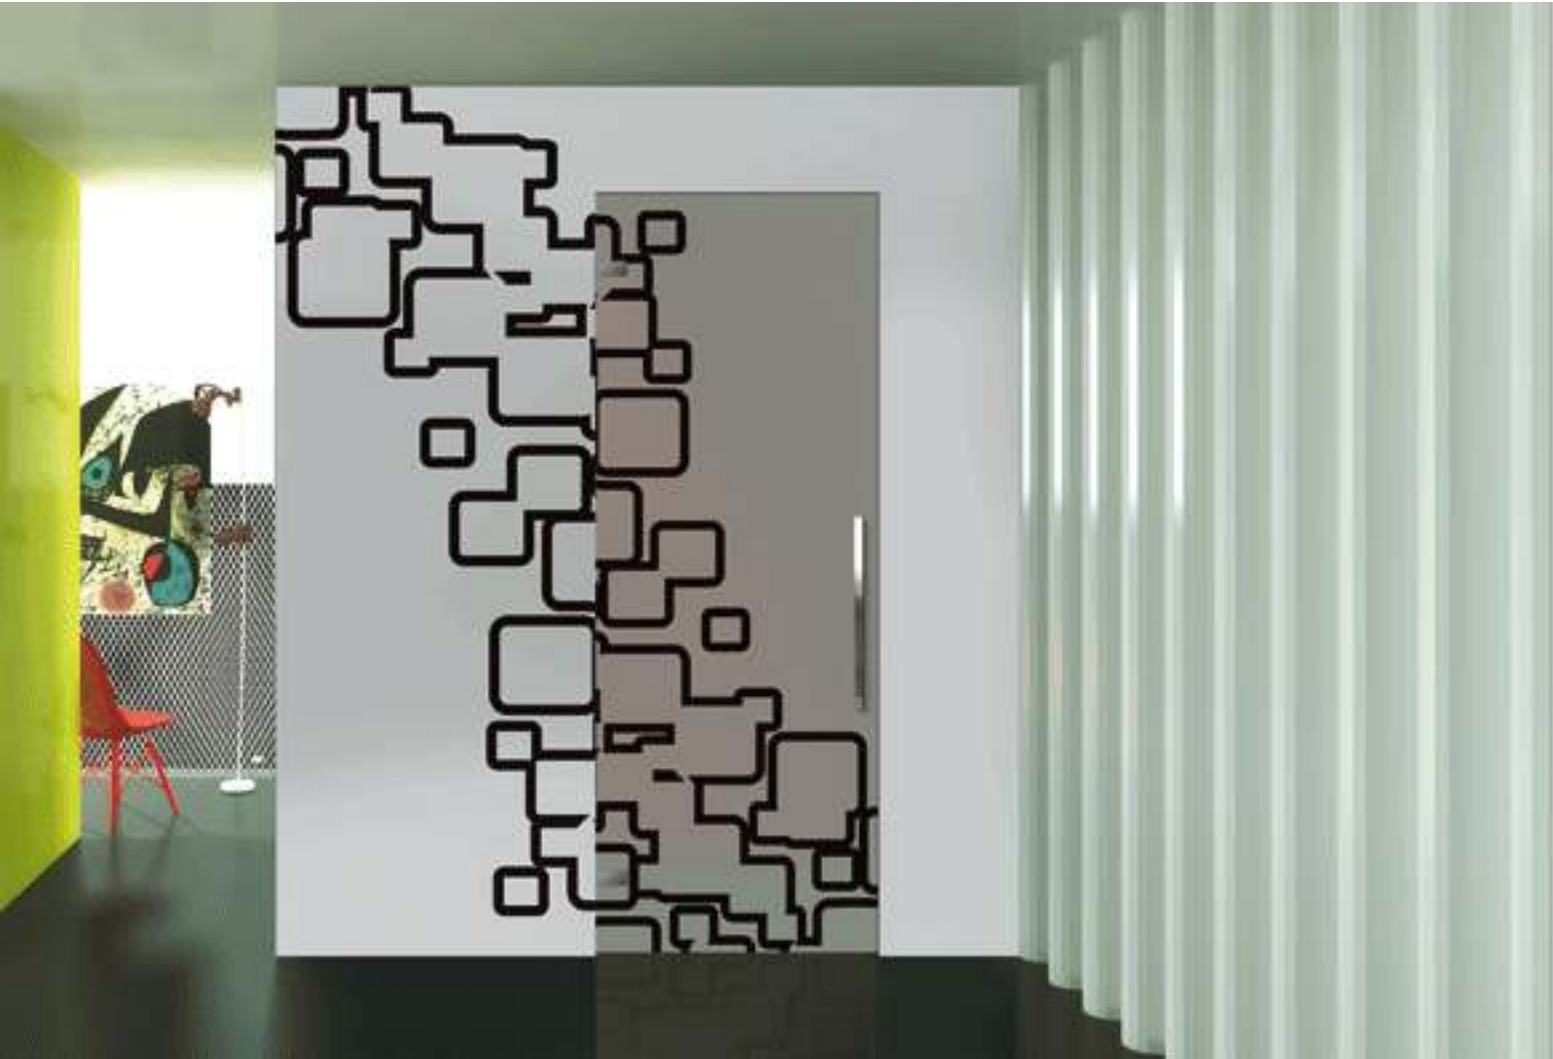

1400 square feet
with a temporary wooden floor
Covered with 100% PVC
Covered with 100% PVC
Covered with 100% PVC
Covered with 100% PVC

1000 square feet
with a temporary wooden floor
Covered with 100% PVC
Covered with 100% PVC
Covered with 100% PVC
Covered with 100% PVC