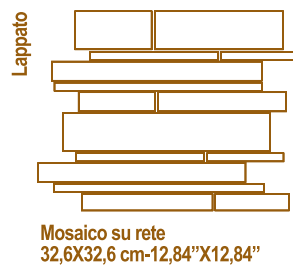

*lightly shaded product

SECO

® scopri il nuovo senso della terra

Pietra

Ardesia

920

The modular sizes

Thirteen, they are thirteen modular sizes. Another precious resource proposed by Geo. Another natural idea of SENIO line. The possible combinations stimulate the creativity of the designer by giving him various solutions of tile fixings.

Natural and Lappato are the personalities of the modular sizes.

*suggested joint 2 mm

JM572 Genesis Argilla-Corallo-Cotto
49X49-19,29"X19,29"

JM574 Genesis Carrara-Pietra-Ardesia
49X49-19,29"X19,29"

JM514 Fascia intaglio
Dun-Arg-Ter-Cor-Cot
16,2X49-6,38"X19,29"

V-cup est.
3,5X3,5X16,2
1,4"X1,4"X6,38"

V-out est.
3,5X3,5X3,5
1,4"X1,4"X1,4"

V-cup int.
3,5X3,5X49
1,4"X1,4"X19,29"

V-cup int.
3,5X3,5X32,6
1,4"X1,4"X12,83"

V-cup int.
3,5X3,5X16,2
1,4"X1,4"X6,38"

V-out int.
3,5X3,5X3,5
1,4"X1,4"X1,4"