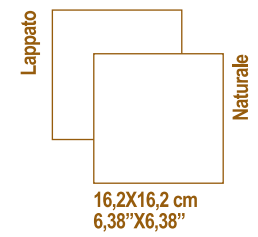

*lightly shaded product

SECO

® scopri il nuovo senso della terra

Pietra

Ardesia

920

The modular sizes

Thirteen, they are thirteen modular sizes. Another precious resource proposed by Geo. Another natural idea of SENIO line. The possible combinations stimulate the creativity of the designer by giving him various solutions of tile fixings.

Natural and Lappato are the personalities of the modular sizes.

*suggested joint 2 mm

JM572 Genesis Argilla-Corallo-Cotto
49X49-19,29"X19,29"

JM574 Genesis Carrara-Pietra-Ardesia
49X49-19,29"X19,29"

JM514 Fascia intaglio
Dun-Arg-Ter-Cor-Cot
16,2X49-6,38"X19,29"

JM594
List. margherita stelo
Argilla
16,2X98,2
6,38"X38,66"

JM593
List. margherita fiore
Argilla
16,2X98,2
6,38"X38,66"

JM592
List. margherita stelo
Dune
16,2X98,2
6,38"X38,66"

JM591
List. margherita fiore
Dune
16,2X98,2
6,38"X38,66"

V-cup est.
3,5X3,5X16,2
1,4"X1,4"X6,38"

V-out est.
3,5X3,5X3,5
1,4"X1,4"X1,4"

V-cup int.
3,5X3,5X49
1,4"X1,4"X19,29"

V-cup int.
3,5X3,5X32,6
1,4"X1,4"X12,83"

V-cup int.
3,5X3,5X16,2
1,4"X1,4"X6,38"

V-out int.
3,5X3,5X3,5
1,4"X1,4"X1,4"