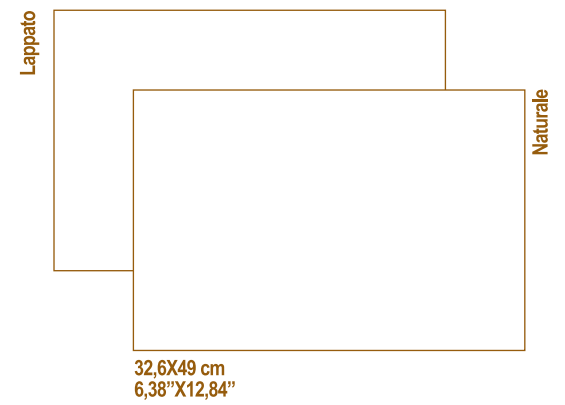

*lightly shaded product

SECO

® scopri il nuovo senso della terra

Pietra

Ardesia

920

The modular sizes

Thirteen, they are thirteen modular sizes. Another precious resource proposed by Geo. Another natural idea of SENIO line. The possible combinations stimulate the creativity of the designer by giving him various solutions of tile fixings.

Natural and Lappato are the personalities of the modular sizes.

*suggested joint 2 mm

JM572 Genesis Argilla-Corallo-Cotto
49X49-19,29"X19,29"

JM574 Genesis Carrara-Pietra-Ardesia
49X49-19,29"X19,29"

JM514 Fascia intaglio
Dun-Arg-Ter-Cor-Cot
16,2X49-6,38"X19,29"

JM594
List. margherita stelo
Argilla
16,2X98,2
6,38"X38,66"

JM593
List. margherita fiore
Argilla
16,2X98,2
6,38"X38,66"

JM592
List. margherita stelo
Dune
16,2X98,2
6,38"X38,66"

JM591
List. margherita fiore
Dune
16,2X98,2
6,38"X38,66"

V-cup est.
3,5X3,5X16,2
1,4"X1,4"X6,38"

V-out est.
3,5X3,5X3,5
1,4"X1,4"X1,4"

V-cup int.
3,5X3,5X49
1,4"X1,4"X19,29"

V-cup int.
3,5X3,5X32,6
1,4"X1,4"X12,83"

V-cup int.
3,5X3,5X16,2
1,4"X1,4"X6,38"

V-out int.
3,5X3,5X3,5
1,4"X1,4"X1,4"