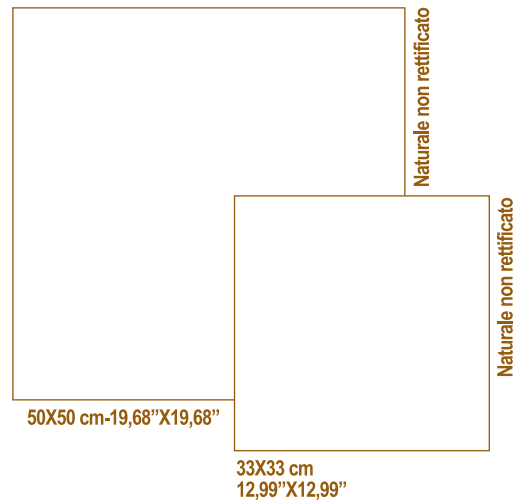

*lightly shaded product

SECO

® scopri il nuovo senso della terra

Pietra

Ardesia

920

The modular sizes

Thirteen, they are thirteen modular sizes. Another precious resource proposed by Geo. Another natural idea of SENIO line. The possible combinations stimulate the creativity of the designer by giving him various solutions of tile fixings.

Natural and Lappato are the personalities of the modular sizes.

*suggested joint 2 mm

JM572 Genesis Argilla-Corallo-Cotto
49X49-19,29"X19,29"

JM574 Genesis Carrara-Pietra-Ardesia
49X49-19,29"X19,29"

JM514 Fascia intaglio
Dun-Arg-Ter-Cor-Cot
16,2X49-6,38"X19,29"

V-cup est.
3,5X3,5X16,2
1,4"X1,4"X6,38"

V-out est.
3,5X3,5X3,5
1,4"X1,4"X1,4"

V-cup int.
3,5X3,5X49
1,4"X1,4"X19,29"

V-cup int.
3,5X3,5X32,6
1,4"X1,4"X12,83"

V-cup int.
3,5X3,5X16,2
1,4"X1,4"X6,38"

V-out int.
3,5X3,5X3,5
1,4"X1,4"X1,4"