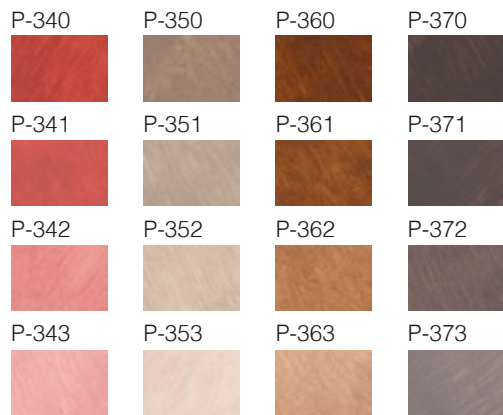

* Based on a study by the Department for Food and Environmental Sciences of the University of Messina.

Sofia Pure

Sofia Pure

Sofia Pure

140 Colori
140 Colors

1 - SOFIA NEUTRAL BASE

I colori sono indicativi.

Colors are indicative.

Sofia Gold

Sofia Gold

Sofia

Sofia Gold

105 Colori
105 Colors

1 - SOFIA GOLD BASE

I colori sono indicativi.

Colors are indicative.

Sofia Silver

Sofia Silver

Sofia

Sofia Silver

140 Colori
140 Colors

1 - SOFIA SILVER BASE

I colori sono indicativi.