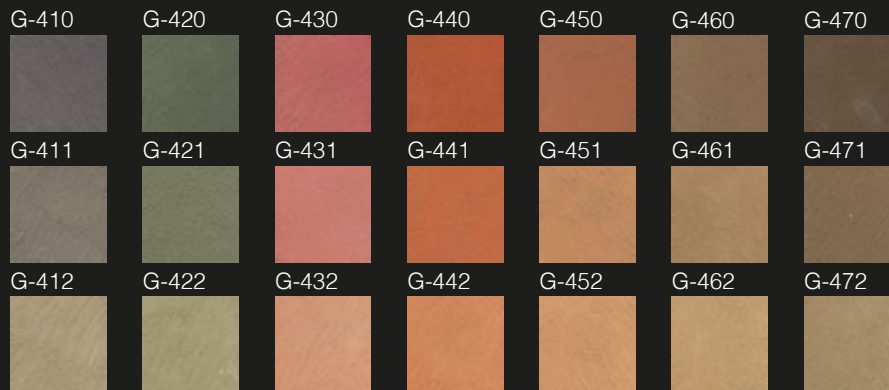

* Based on a study by the Department for Food and Environmental Sciences of the University of Messina.

Sofia Pure

Sofia Pure

Sofia Pure

140 Colori
140 Colors

1 - SOFIA NEUTRAL BASE

I colori sono indicativi.

Colors are indicative.

Sofia Gold

Sofia Gold

Sofia

Sofia Gold

105 Colori
105 Colors

1 - SOFIA GOLD BASE

I colori sono indicativi.

Colors are indicative.

Sofia Silver

Sofia Silver

Sofia

Sofia Silver

140 Colori
140 Colors

1 - SOFIA SILVER BASE

I colori sono indicativi.

Colors are indicative.

Sofia è disponibile in 3 colori base: NEUTRO, GOLD e SILVER.
Ogni base può essere colorata tramite 8 coloranti del sistema tintometrico THERMO COLORS, ottenendo 388 tinte.

SOFIA is available in 3 base colors; NEUTRAL, GOLD and SILVER.
Each base paint may be coloured using 8 colourants in the THERMO COLORS tinting system thereby obtaining 388 colours.