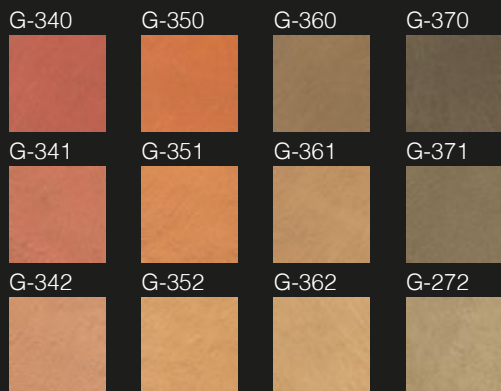

* Based on a study by the Department for Food and Environmental Sciences of the University of Messina.

Sofia Pure

Sofia Pure

Sofia Pure

140 Colori
140 Colors

1 - SOFIA NEUTRAL BASE

I colori sono indicativi.

Colors are indicative.

Sofia Gold

Sofia Gold

Sofia

Sofia Gold

105 Colori
105 Colors

1 - SOFIA GOLD BASE

I colori sono indicativi.

Colors are indicative.

Sofia Silver

Sofia Silver

Sofia

Sofia Silver

140 Colori
140 Colors

1 - SOFIA SILVER BASE

I colori sono indicativi.

Colors are indicative.

Sofia è disponibile in 3 colori base: NEUTRO, GOLD e SILVER.
Ogni base può essere colorata tramite 8 coloranti del sistema tintometrico THERMO COLORS, ottenendo 388 tinte.

SOFIA is available in 3 base colors; NEUTRAL, GOLD and SILVER.
Each base paint may be coloured using 8 colourants in the THERMO COLORS tinting system thereby obtaining 388 colours.