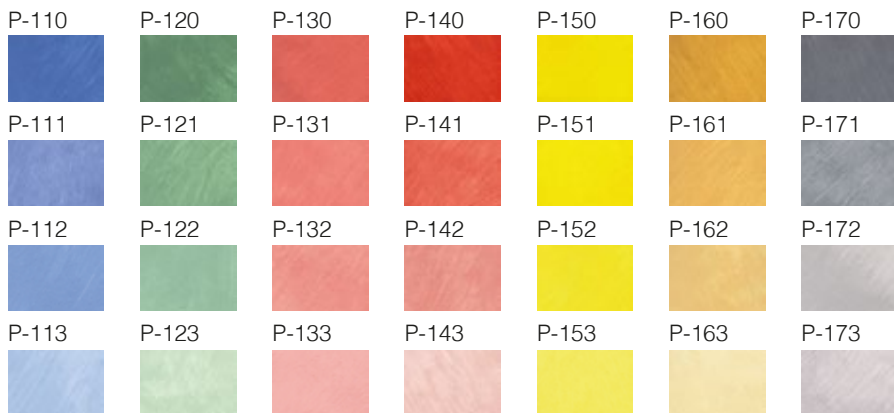

* Based on a study by the Department for Food and Environmental Sciences of the University of Messina.

Sofia Pure

Sofia Pure

Sofia Pure

140 Colori
140 Colors

1 - SOFIA NEUTRAL BASE

I colori sono indicativi.

Colors are indicative.

Sofia Gold

Sofia Gold

Sofia

Sofia Gold

105 Colori
105 Colors

1 - SOFIA GOLD BASE

I colori sono indicativi.

Colors are indicative.

Sofia Silver

Sofia Silver

Sofia

Sofia Silver

140 Colori
140 Colors

1 - SOFIA SILVER BASE

I colori sono indicativi.