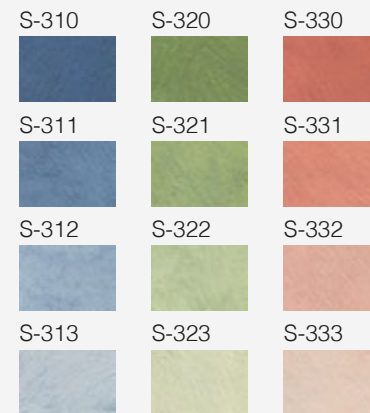

* Based on a study by the Department for Food and Environmental Sciences of the University of Messina.

Sofia Pure

Sofia Pure

Sofia Pure

140 Colori
140 Colors

1 - SOFIA NEUTRAL BASE

I colori sono indicativi.

Colors are indicative.

Sofia Gold

Sofia Gold

Sofia

Sofia Gold

105 Colori
105 Colors

1 - SOFIA GOLD BASE

I colori sono indicativi.

Colors are indicative.

Sofia Silver

Sofia Silver

Sofia

Sofia Silver

140 Colori
140 Colors

1 - SOFIA SILVER BASE

I colori sono indicativi.

Colors are indicative.

Sofia è disponibile in 3 colori base: NEUTRO, GOLD e SILVER.
Ogni base può essere colorata tramite 8 coloranti del sistema tintometrico THERMO COLORS, ottenendo 388 tinte.

SOFIA is available in 3 base colors; NEUTRAL, GOLD and SILVER.
Each base paint may be coloured using 8 colourants in the THERMO COLORS tinting system thereby obtaining 388 colours.